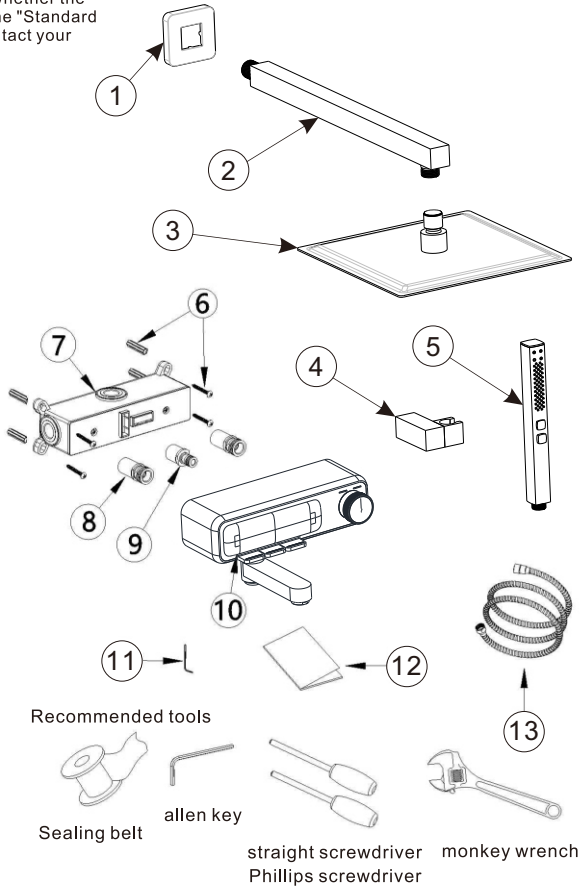

# Concealed shower faucet

## List of standard parts

Thank you very much for choosing our products!  
Please read this installation manual carefully before installation. After opening the product, check whether the parts are complete against the parts listed in the "Standard Parts List". If there are any defects, please contact your local distributor immediately

No.	Item.	Quantity.
1	decorative cup	1
2	shower tube	2
3	Showerhead	1
4	shower holder	1
5	handheld shower	1
6	Self-working screw rubber	4
7	concealed faucet valve body	1
8	water inlet connector	2
9	water outlet connector	1
10	faucet valve body	1
11	allen key	1
12	specification	1
13	hose	1

## size diagram